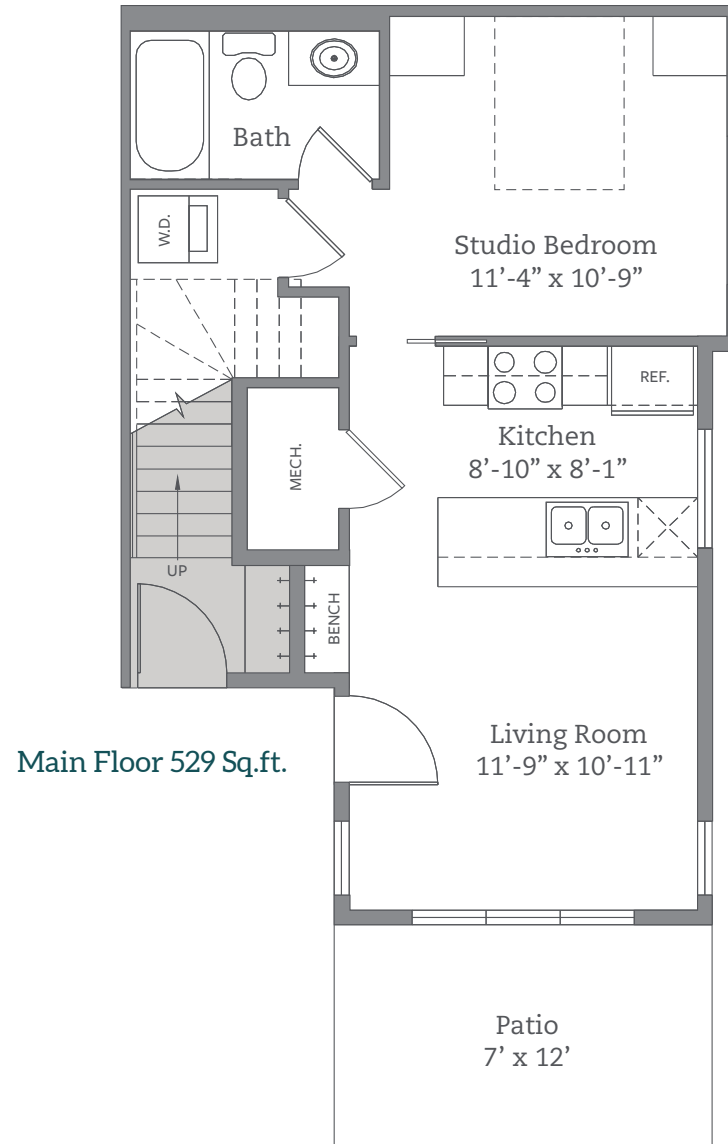

DARTMOUTH

Total 529 Sq.Ft.

1 STUDIO BEDROOM,
1 BATHROOM

NOTE: Floorplans are available to specific location and may be mirror image. Floorplans subject to change.