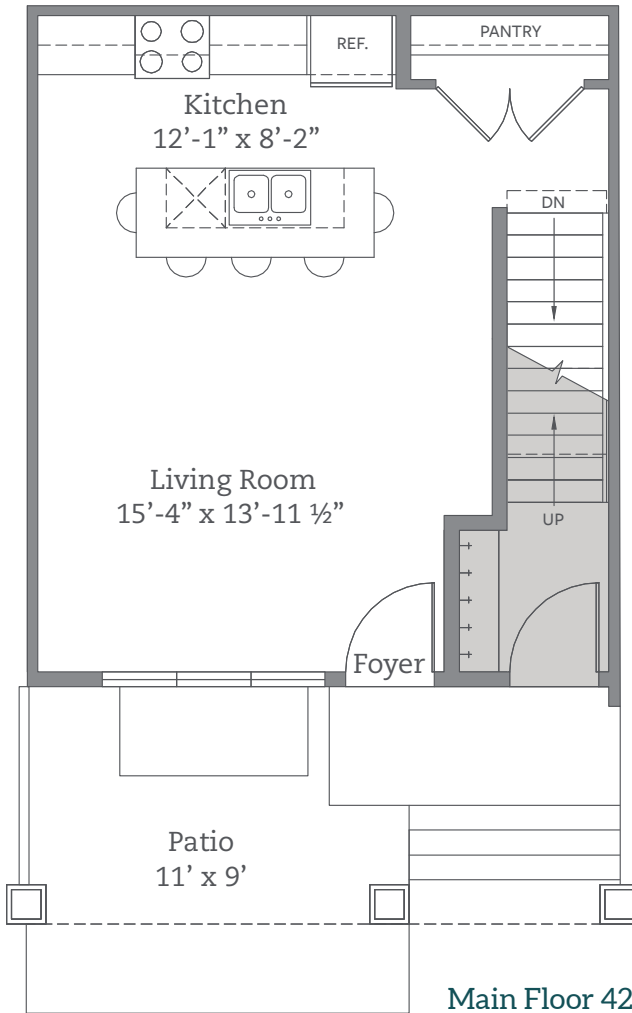

# FORREST

Total 778 Sq.Ft.

1 BEDROOM,  
1 BATHROOM

**NOTE:** Floorplans are available to specific location and may be mirror image. Floorplans subject to change.