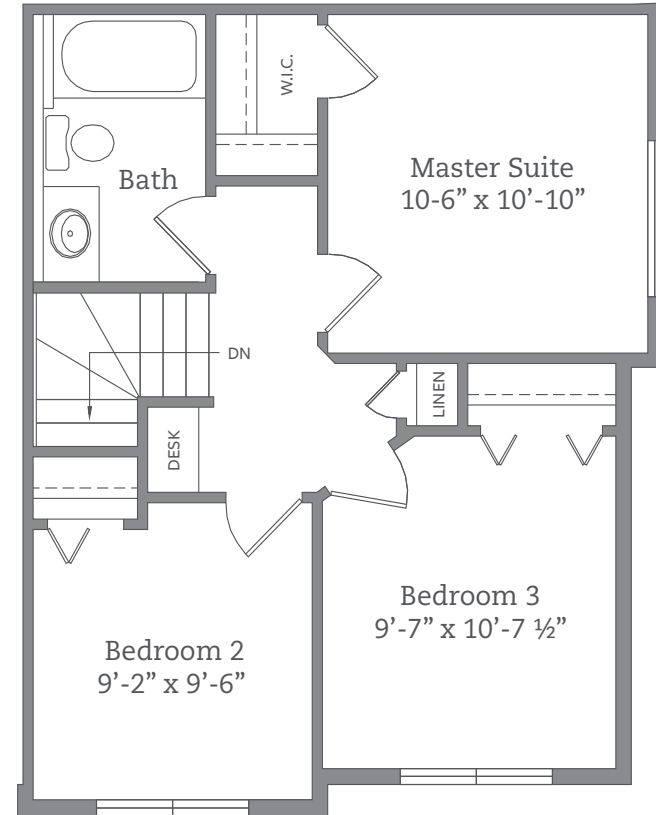

Main Floor 472 Sq.ft.

Lower Floor  
30 Sq.Ft.

Opt. Main Floor  
Half Bath  
472 Sq.Ft.

Upper Floor 522 Sq.Ft.

**3 BEDROOMS,  
1 BATHROOM**

**NOTE:** Floorplans are available to specific location and may be mirror image. Floorplans subject to change.